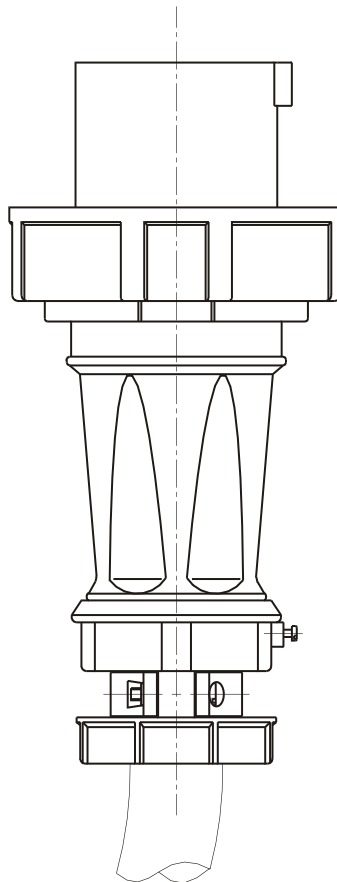

PLUG, IN-LINE

Part No.	ME 460P5W
Description:	60 Amp 3 600Vac 3 Pole, 4 Wire Plug
Construction:	Watertight IEC IP 67
Approvals:	UL Listed Standards 1682; 1686 CSA Certification to Spec. C22.2 No. 182.1 IEC 60309-1; IEC 60309-2

IEC COLOR CODE: Black

GROUND SOCKET: 7 Hour Position Mates with Female in 5 Hour Position.

Front View of Plug

Wire Range: #4 - #8 AWG
Cord Range: .57" - 1.42"
Threaded Cable Entry: 1 1/2" NPT

Drawing Not to Scale