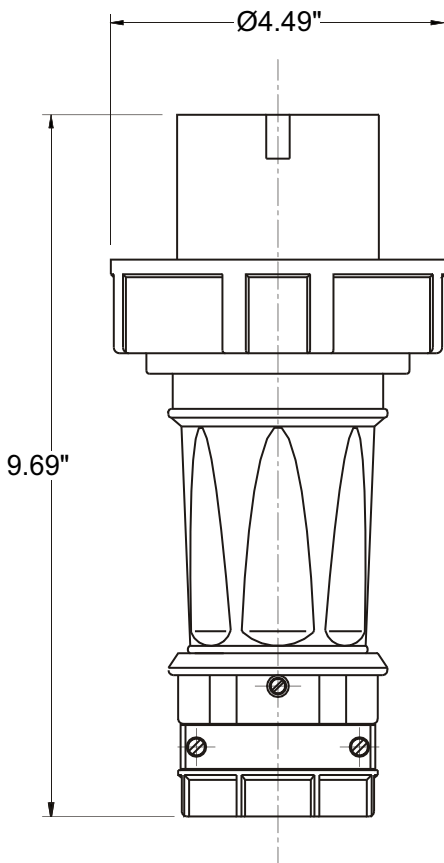

PLUG, IN-LINE

Part No.	ME 460P5W
Description:	60 Amp 3 600Vac 3 Pole, 4 Wire Plug
Construction:	Watertight IEC IP 67
Approvals:	UL Listed Standards 1682; 1686 CSA Certification to Spec. C22.2 No. 182.1 IEC 60309-1; IEC 60309-2

IEC COLOR CODE: Black

GROUND SOCKET: 7 Hour Position Mates with Female in 5 Hour Position.

Front View of Plug

Wire Range: #4 - #8 AWG
Cord Range: .57" - 1.42"
Threaded Cable Entry: 1 1/2" NPT

Drawing Not to Scale